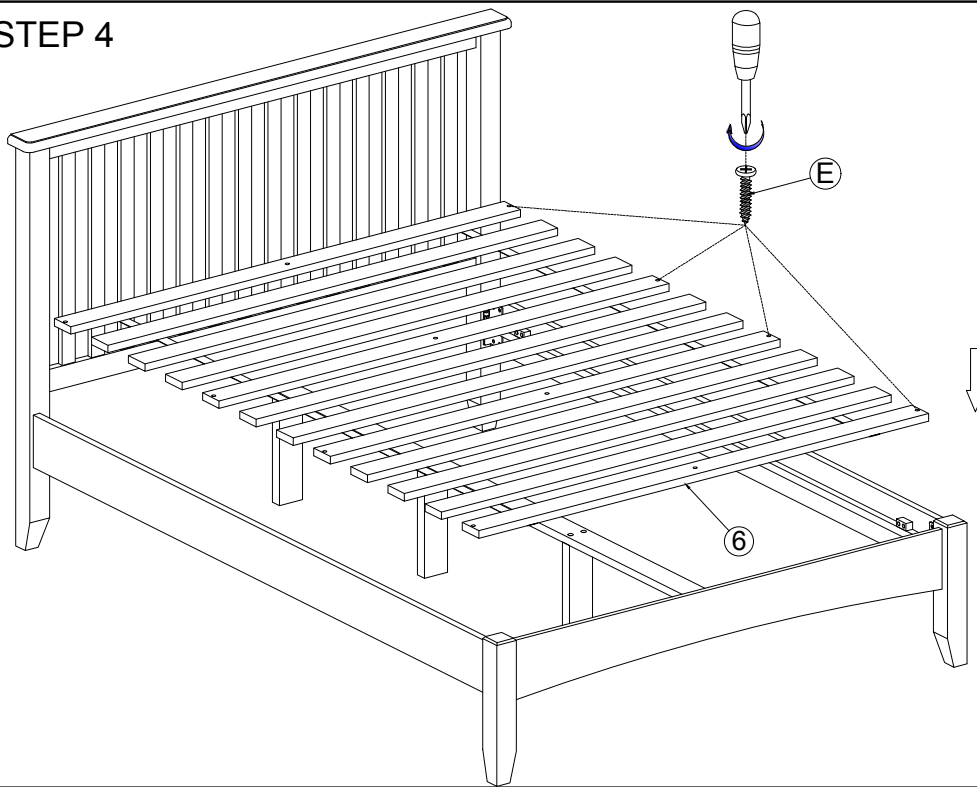

ASSEMBLY INSTRUCTION GA/GAO - 50 BED - UK

PARTS LIST

NO	DRAWING	DESCRIPTION	QTY
①		HEAD BOARD	1
②		FOOT BOARD	1
③		SIDE RAILS	2
④		MIDDLE RAIL	1
⑤		SUPPORT RAIL	3
⑥		SLAT FRAME	13

HARDWARE LIST

NO	DRAWING	DESCRIPTION	QTY
A		BOLT M8 x 15	8
B		SPANNER	1
C		BOLT M6 x 40	6
D		ALLEN KEY	1
E		SCREWS M4 x 30	14

STEP 1

STEP 2

STEP 3

STEP 4

STEP 6

STEP 5