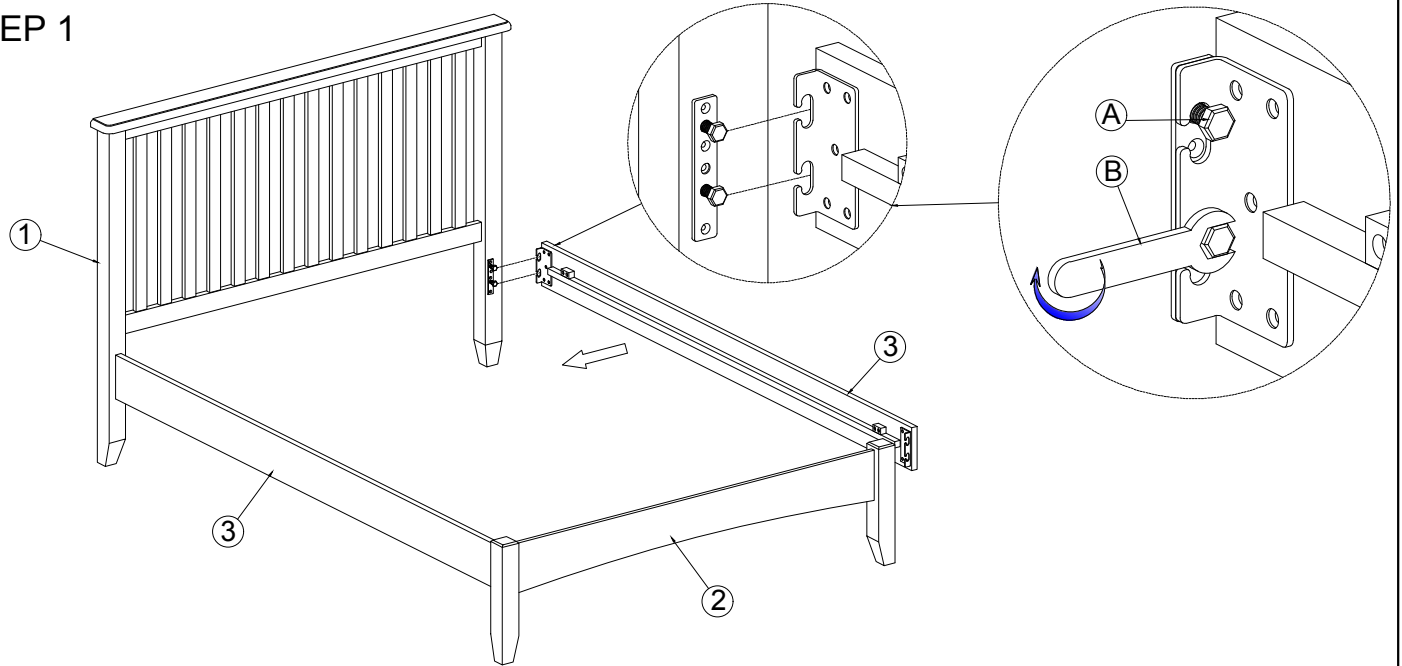

ASSEMBLY INSTRUCTION GA/GAO - 50 BED - UK

PARTS LIST

NO	DRAWING	DESCRIPTION	QTY
①		HEAD BOARD	1
②		FOOT BOARD	1
③		SIDE RAILS	2
④		MIDDLE RAIL	1
⑤		SUPPORT RAIL	3
⑥		SLAT FRAME	13

HARDWARE LIST

NO	DRAWING	DESCRIPTION	QTY
A		BOLT M8 x 15	8
B		SPANNER	1
C		BOLT M6 x 40	6
D		ALLEN KEY	1
E		SCREWS M4 x 30	14

STEP 1

STEP 2

STEP 3

STEP 4

STEP 6

STEP 5