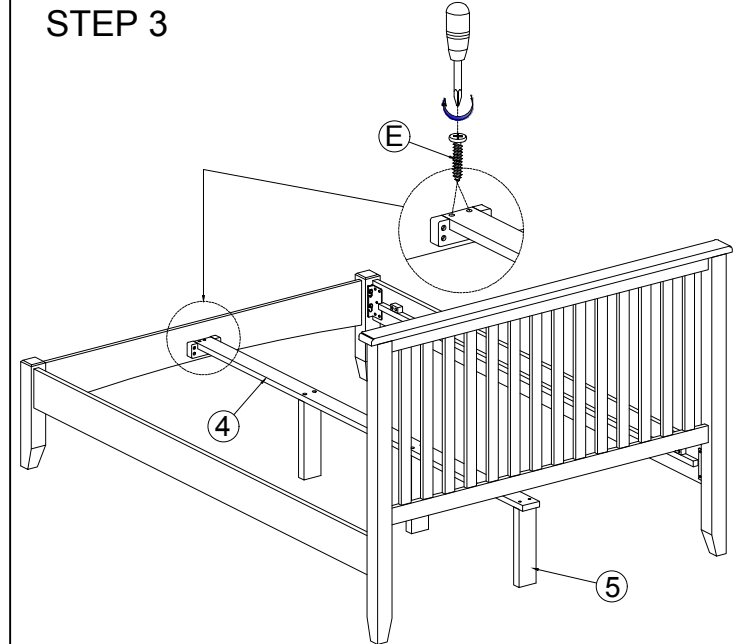

ASSEMBLY INSTRUCTION GA/GAO - 50 BED - UK

PARTS LIST

NO	DRAWING	DESCRIPTION	QTY
①		HEAD BOARD	1
②		FOOT BOARD	1
③		SIDE RAILS	2
④		MIDDLE RAIL	1
⑤		SUPPORT RAIL	3
⑥		SLAT FRAME	13

HARDWARE LIST

NO	DRAWING	DESCRIPTION	QTY
A		BOLT M8 x 15	8
B		SPANNER	1
C		BOLT M6 x 40	6
D		ALLEN KEY	1
E		SCREWS M4 x 30	14

STEP 1

STEP 2

STEP 3

STEP 4

STEP 6

STEP 5