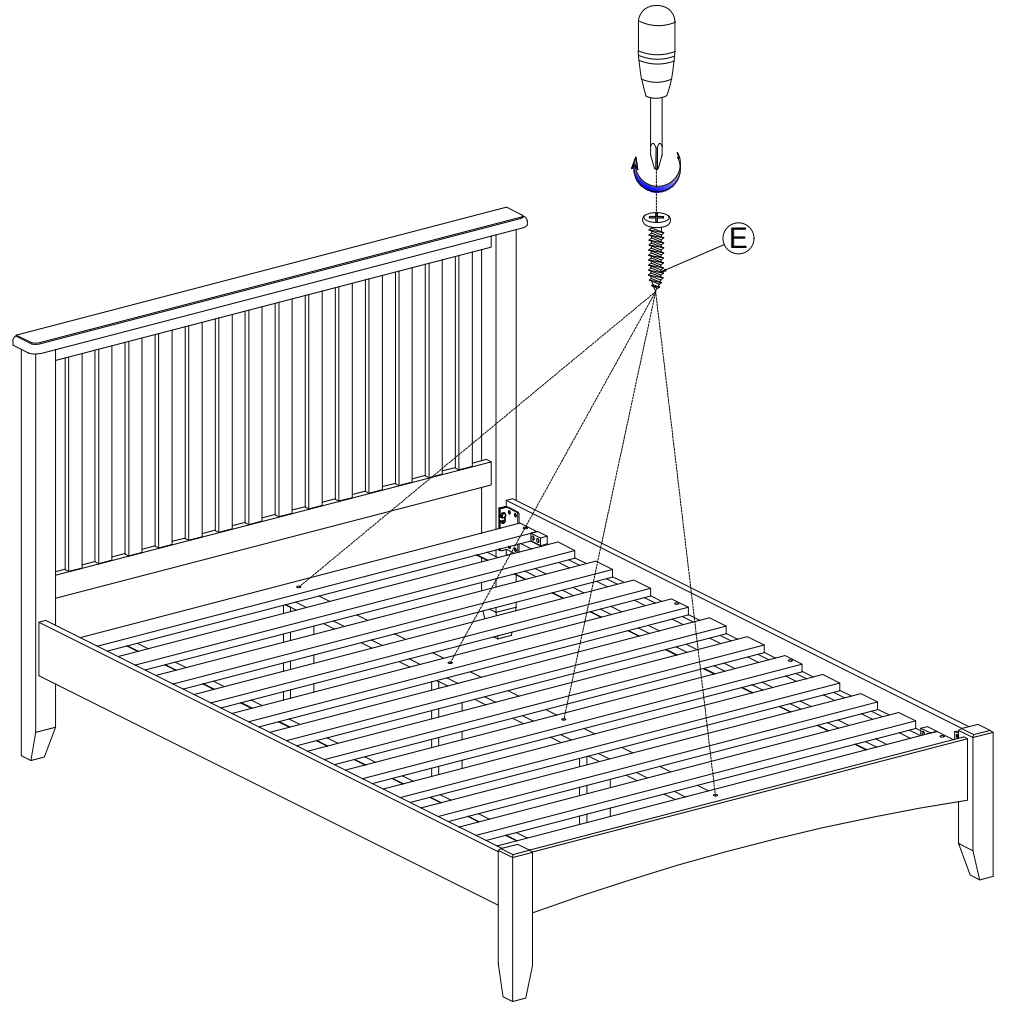

ASSEMBLY INSTRUCTION GA/GAO - 50 BED - UK

PARTS LIST

NO	DRAWING	DESCRIPTION	QTY
①		HEAD BOARD	1
②		FOOT BOARD	1
③		SIDE RAILS	2
④		MIDDLE RAIL	1
⑤		SUPPORT RAIL	3
⑥		SLAT FRAME	13

HARDWARE LIST

NO	DRAWING	DESCRIPTION	QTY
A		BOLT M8 x 15	8
B		SPANNER	1
C		BOLT M6 x 40	6
D		ALLEN KEY	1
E		SCREWS M4 x 30	14

STEP 1

STEP 2

STEP 3

STEP 4

STEP 6

STEP 5