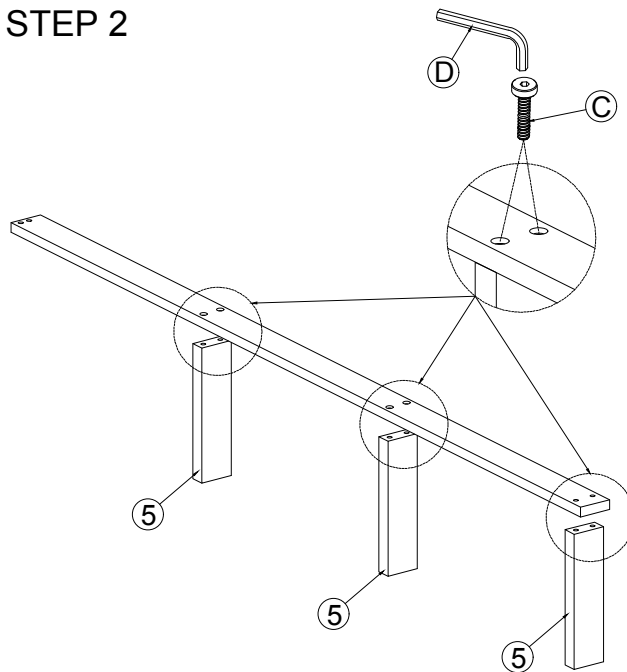

ASSEMBLY INSTRUCTION GA/GAO - 50 BED - UK

PARTS LIST

NO	DRAWING	DESCRIPTION	QTY
①		HEAD BOARD	1
②		FOOT BOARD	1
③		SIDE RAILS	2
④		MIDDLE RAIL	1
⑤		SUPPORT RAIL	3
⑥		SLAT FRAME	13

HARDWARE LIST

NO	DRAWING	DESCRIPTION	QTY
A		BOLT M8 x 15	8
B		SPANNER	1
C		BOLT M6 x 40	6
D		ALLEN KEY	1
E		SCREWS M4 x 30	14

STEP 1

STEP 2

STEP 3

STEP 4

STEP 6

STEP 5